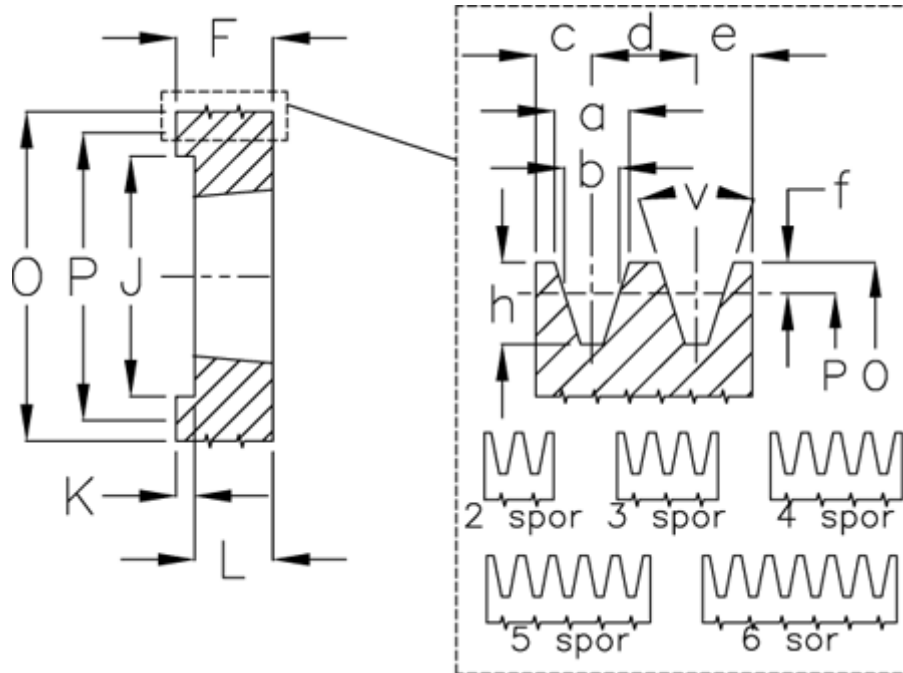

Article number: 604111012505

Description: V-belt pulley SPB 125/5 TL2012

Measures

a	= 16,3	For bush	= 2012	P	= 125
b	= 14	h	= 17,5	Type	= SPB
Bush ζ max	= 50	J	= 87.0	v	= 34 grader
c	= 12,5	K	= 69		
d	= 19	L	= 32		
e	= 12,5	m	= -		
f	= 3,5	Number of ribs	= 5		
F	= 101	O	= 132		